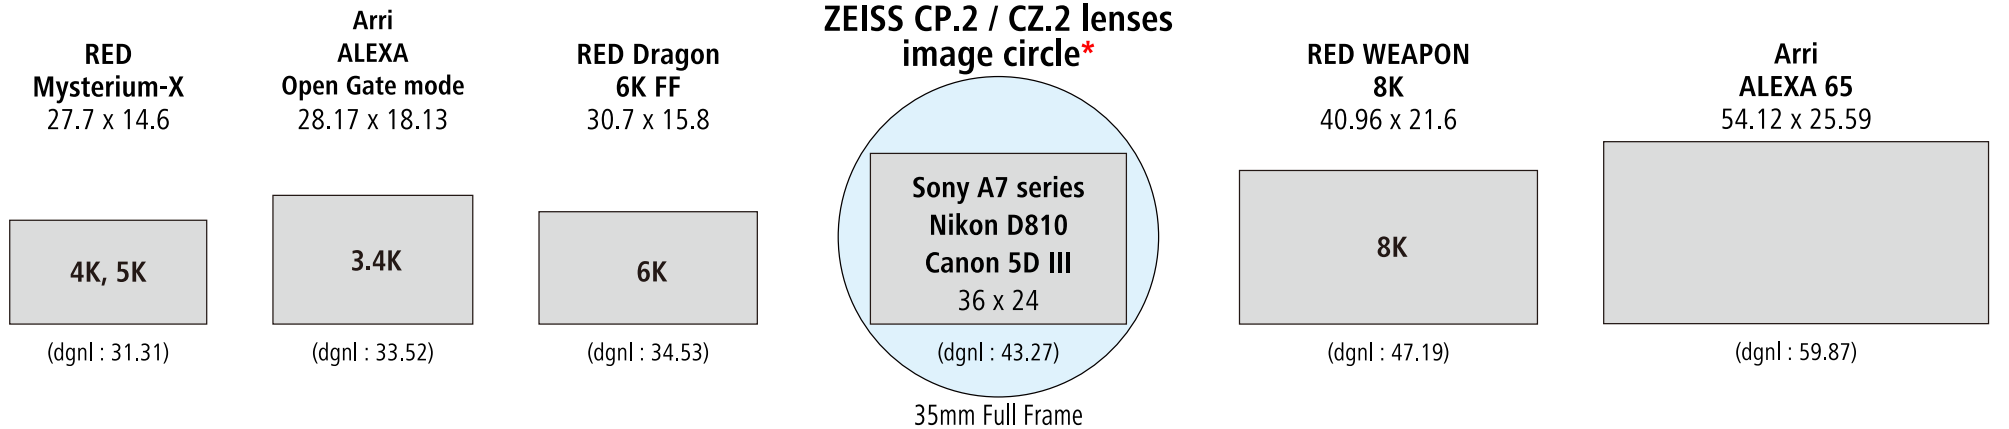

size : W x H mm

Sensor Size Comparison of Still/Motion Picture Cameras

ZEISS CP.2 / CZ.2 lenses image circle*

35mm crop factor x 1.6

ZEISS CP.2 / CZ.2 lenses image circle*

ZEISS CP.2 / CZ.2 lenses image circle*

*Due to lens design, the CP.2 18mm T3.6 only covers up to APS-H (28.1 x 18.7) / Super 35mm image circle.