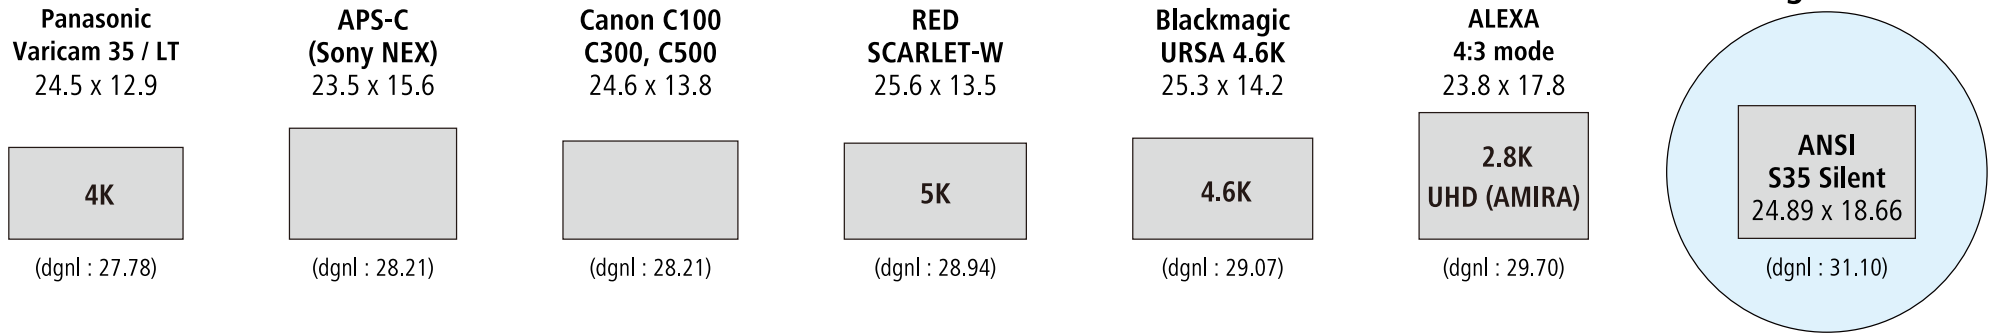

size : W x H mm

Sensor Size Comparison of Still/Motion Picture Cameras

ZEISS CP.2 / CZ.2 lenses image circle*

35mm crop factor x 1.6

ZEISS CP.2 / CZ.2 lenses image circle*

ZEISS CP.2 / CZ.2 lenses image circle*

*Due to lens design, the CP.2 18mm T3.6 only covers up to APS-H (28.1 x 18.7) / Super 35mm image circle.