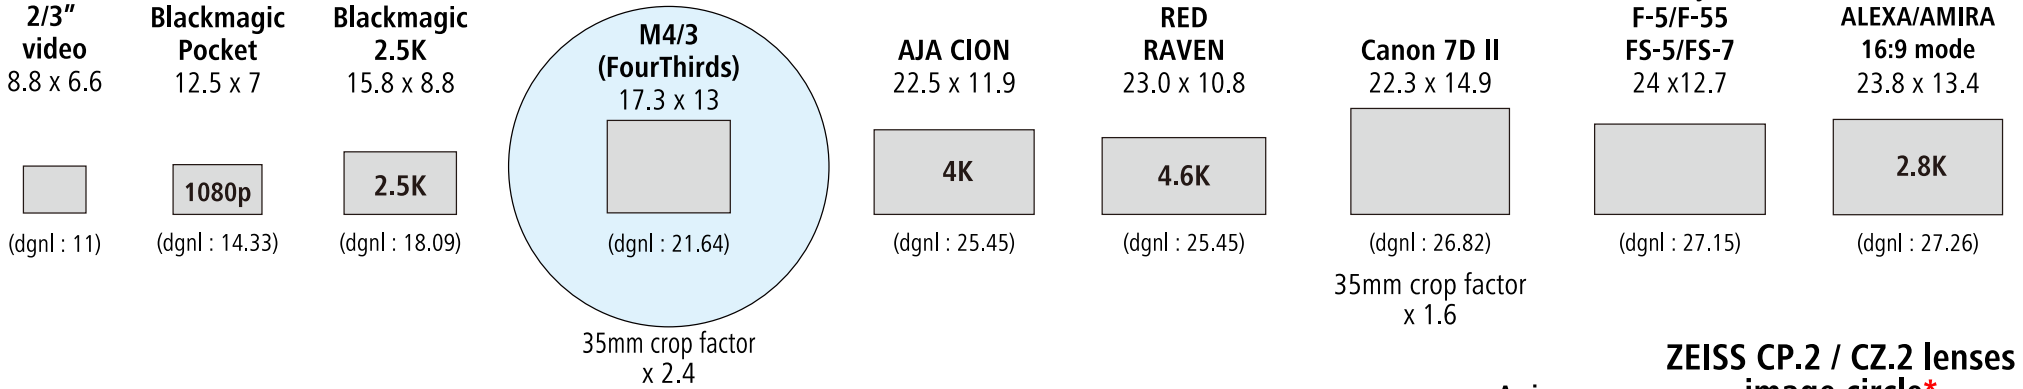

size : W x H mm

Sensor Size Comparison of Still/Motion Picture Cameras

ZEISS CP.2 / CZ.2 lenses image circle*

35mm crop factor x 1.6

ZEISS CP.2 / CZ.2 lenses image circle*

ZEISS CP.2 / CZ.2 lenses image circle*

*Due to lens design, the CP.2 18mm T3.6 only covers up to APS-H (28.1 x 18.7) / Super 35mm image circle.